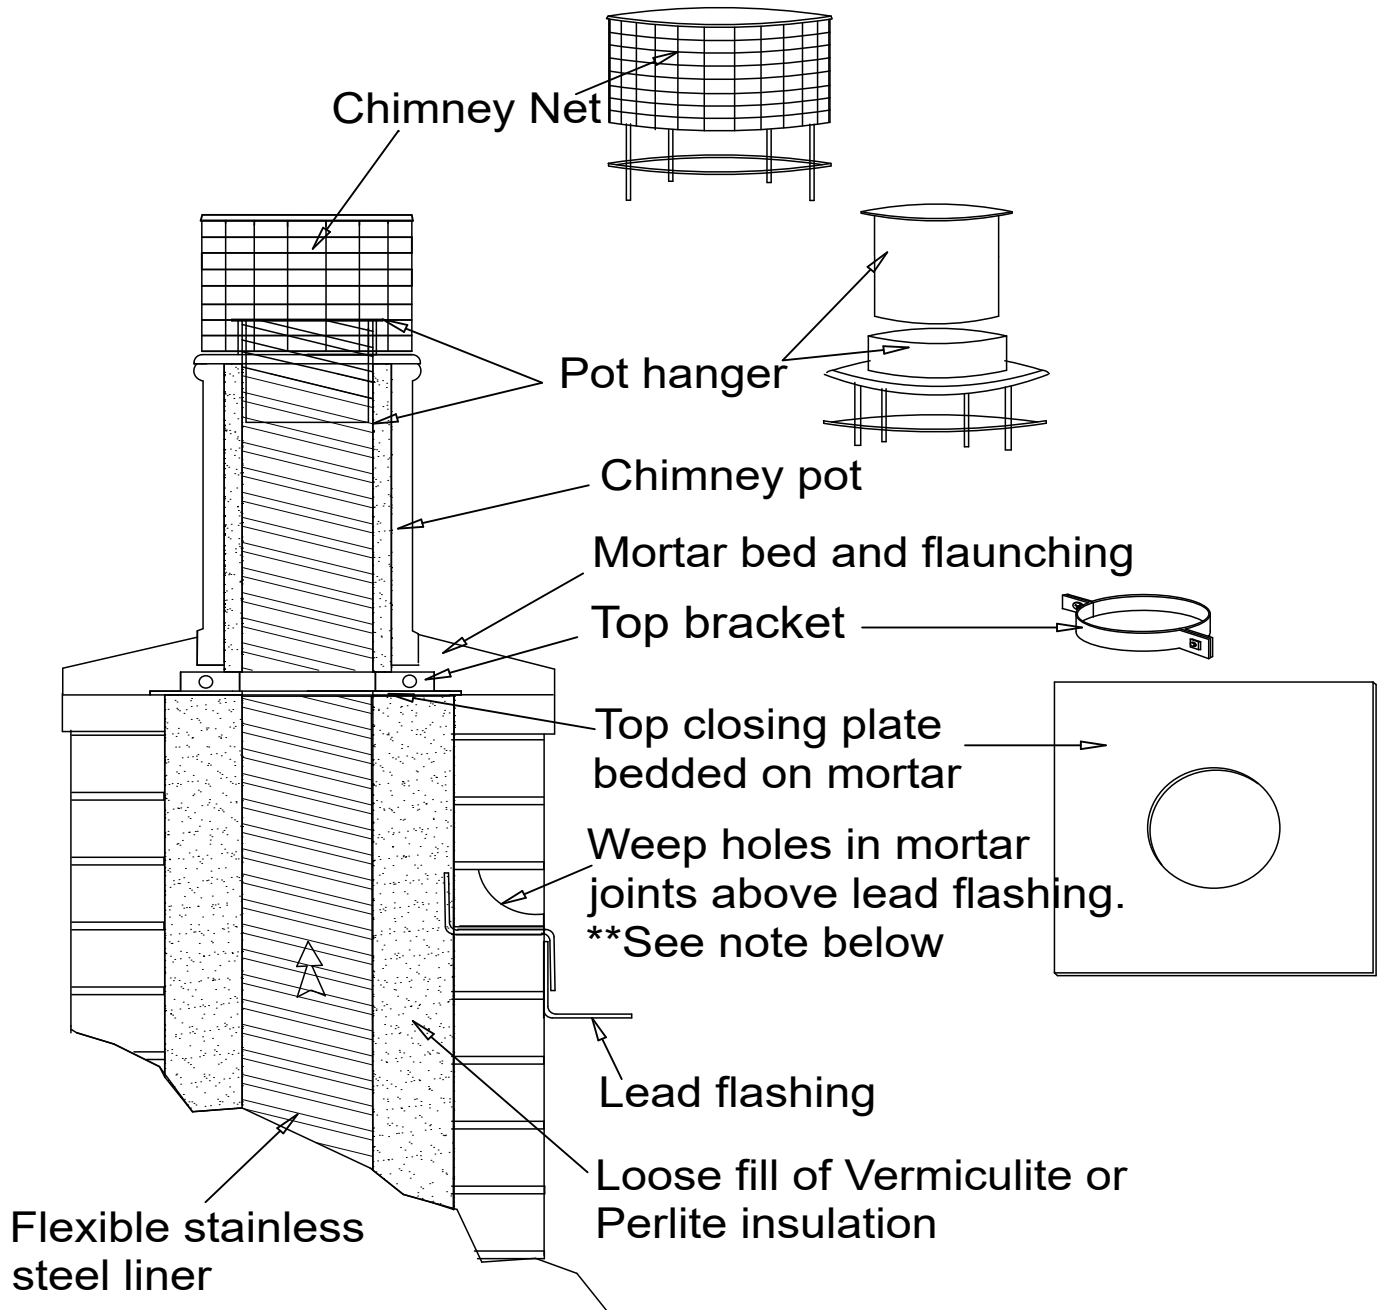

CLEARVIEW STOVES

Installation of Flexible Stainless Steel Liner

Detail of Chimney Top

**** IMPORTANT**

Weep holes must not be placed facing into the prevailing wind